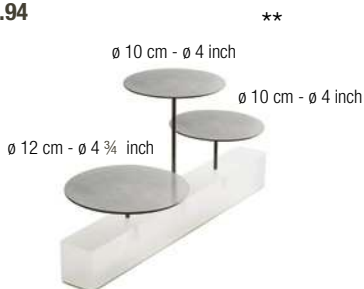

BRICKS ROND 3 PLATEAUX
BRICKS BAR ROUND 3 TRAYS

Nacryl blanc + inox finition or brossé
White Nacryl + stainless steel brushed
gold finish

660439 1
Ø 21 cm - H. 16 cm
Ø 8 1/4" - H. 6 1/4"
£205.30