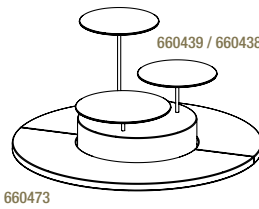

BRICKS ROND
BRICKS ROUND

Nacryl blanc - White Nacryl

411676 2
Ø 15 cm - H. 4 cm
Ø 6" - H. 1 1/2"
£99.10