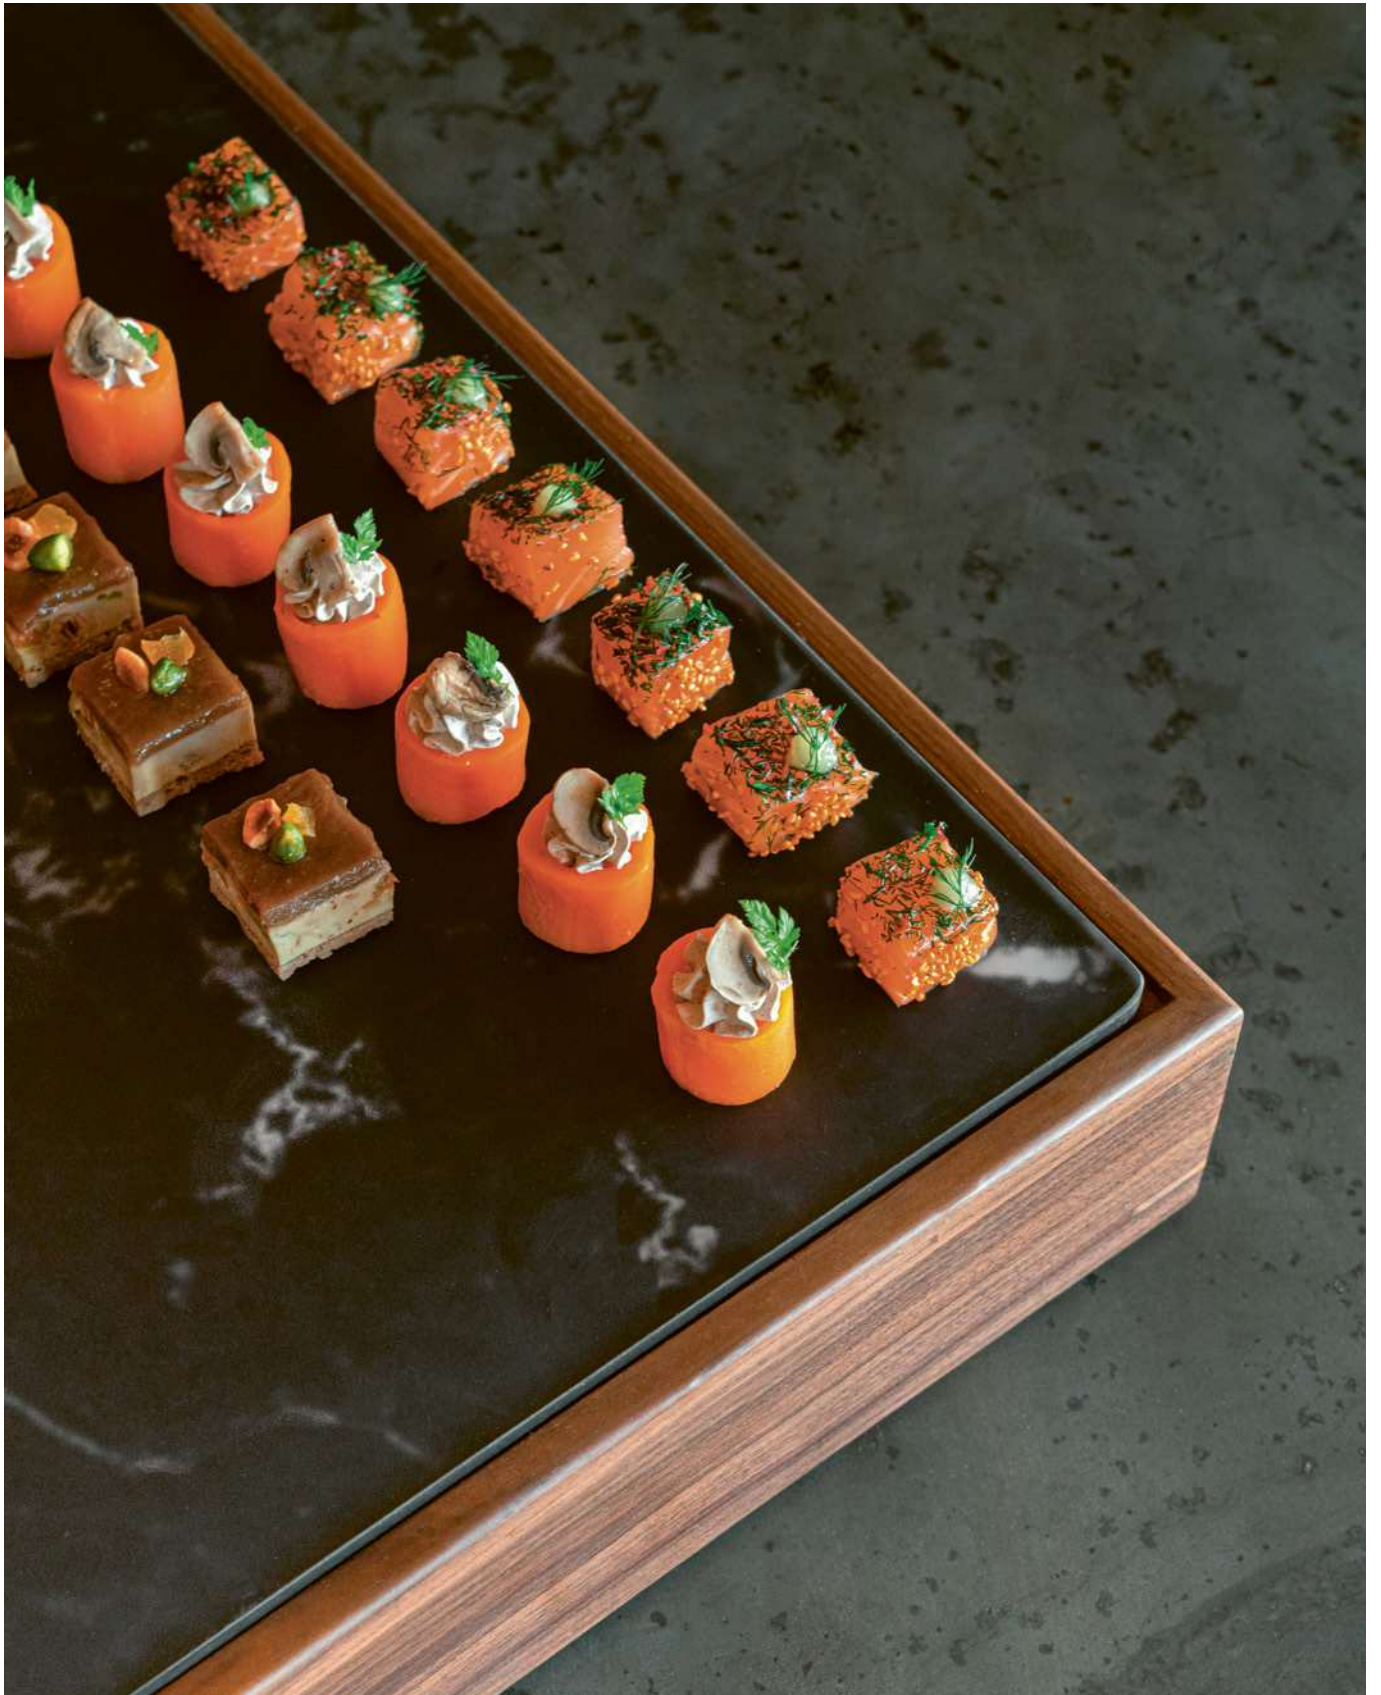

PLAQUES NACRYL MARBRE

MARBLE NACRYL TRAYS